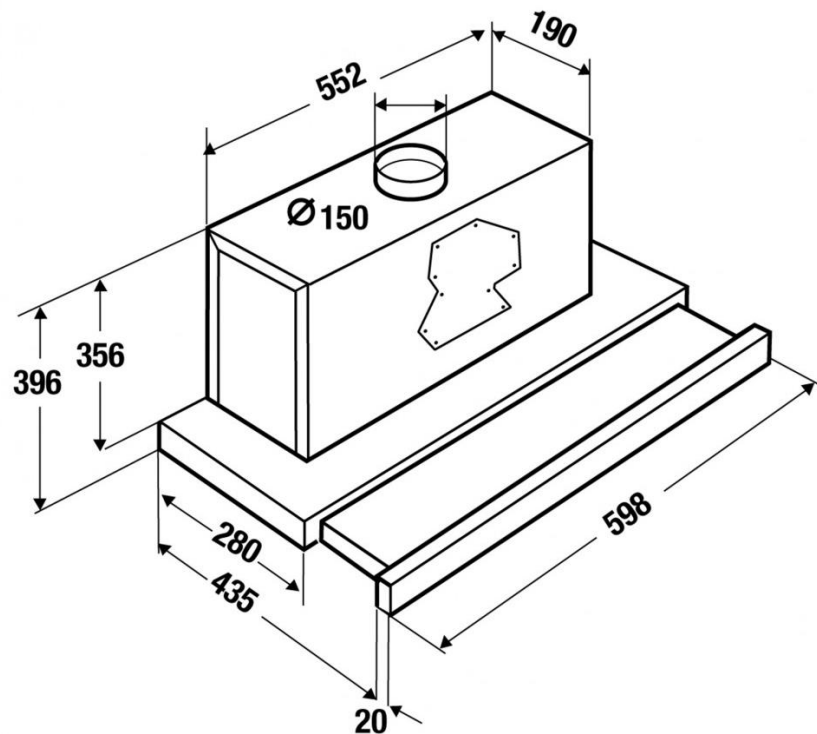

Flushing of pipe must be done before fittings are installed. Failure to do so voids the warranty.

Follow cleaning instructions and avoid using any harmful chemicals.

All information is for reference only. Installation shall always be based on the specs provided with actual delivered items.

For more info, visit www.kuysen.com